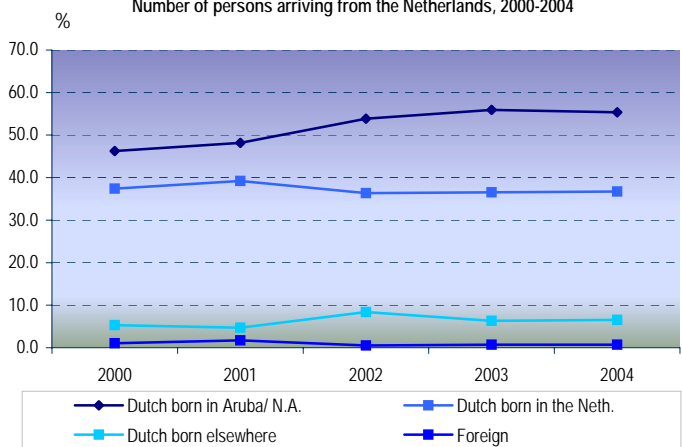

Population of Aruba (as an index of December 2000)

Growth rate 1986-2005

Teenage fertility rates 2000-2004

Average age specific death rate

Number of persons arriving from the Netherlands, 2000-2004

Relative distribution of marriages

Number of persons leaving for the Netherlands, 2000-2004

Relative distribution of divorces

MARRIAGES

1. Both partners residents, married in Aruba
2. Both partners residents, married elsewhere
3. Both partners non-residents, married in Aruba
4. Male resident, married elsewhere w/non-resident
5. Male resident, married in Aruba w/non-resident
6. Female resident, married elsewhere w/non-resident
7. Female resident, married in Aruba w/non-resident