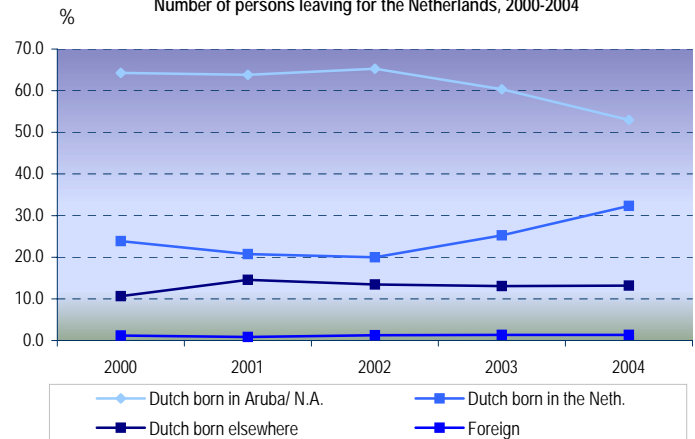

Population of Aruba (as an index of December 2000)

Growth rate 1986-2005

Teenage fertility rates 2000-2004

Average age specific death rate

Number of persons arriving from the Netherlands, 2000-2004

Relative distribution of marriages

Number of persons leaving for the Netherlands, 2000-2004

Relative distribution of divorces

MARRIAGES

1. Both partners residents, married in Aruba
2. Both partners residents, married elsewhere
3. Both partners non-residents, married in Aruba
4. Male resident, married elsewhere w/non-resident
5. Male resident, married in Aruba w/non-resident
6. Female resident, married elsewhere w/non-resident
7. Female resident, married in Aruba w/non-resident