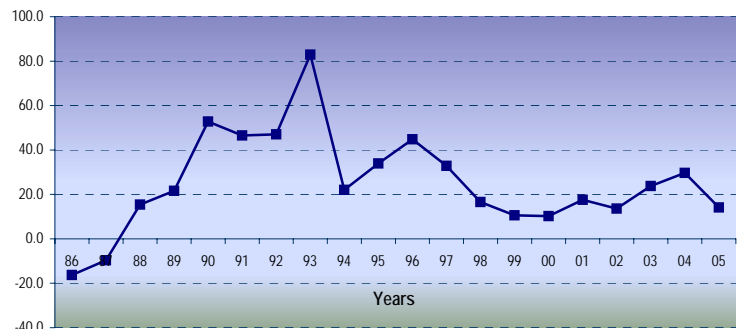

Population of Aruba (as an index of December 2000)

Growth rate 1986-2005

Teenage fertility rates 2000-2004

Average age specific death rate

Number of persons arriving from the Netherlands, 2000-2004

Relative distribution of marriages

Number of persons leaving for the Netherlands, 2000-2004

Relative distribution of divorces

MARRIAGES

1. Both partners residents, married in Aruba
2. Both partners residents, married elsewhere
3. Both partners non-residents, married in Aruba
4. Male resident, married elsewhere w/non-resident
5. Male resident, married in Aruba w/non-resident
6. Female resident, married elsewhere w/non-resident
7. Female resident, married in Aruba w/non-resident