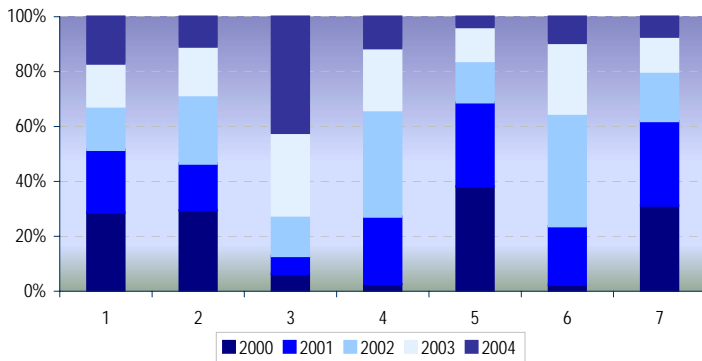

Population of Aruba (as an index of December 2000)

Growth rate 1986-2005

Teenage fertility rates 2000-2004

Average age specific death rate

Number of persons arriving from the Netherlands, 2000-2004

Relative distribution of marriages

Number of persons leaving for the Netherlands, 2000-2004

Relative distribution of divorces

MARRIAGES

1. Both partners residents, married in Aruba
2. Both partners residents, married elsewhere
3. Both partners non-residents, married in Aruba
4. Male resident, married elsewhere w/non-resident
5. Male resident, married in Aruba w/non-resident
6. Female resident, married elsewhere w/non-resident
7. Female resident, married in Aruba w/non-resident

DIVORCES

1. Both partners residents, divorced in Aruba
2. Both partners residents, divorced elsewhere
3. Both partners non-residents, divorced in Aruba
4. Male resident, divorced elsewhere w/non-resident
5. Male resident, divorced in Aruba w/non-resident
6. Female resident, divorced elsewhere w/non-resident
7. Female resident, divorced in Aruba w/non-resident