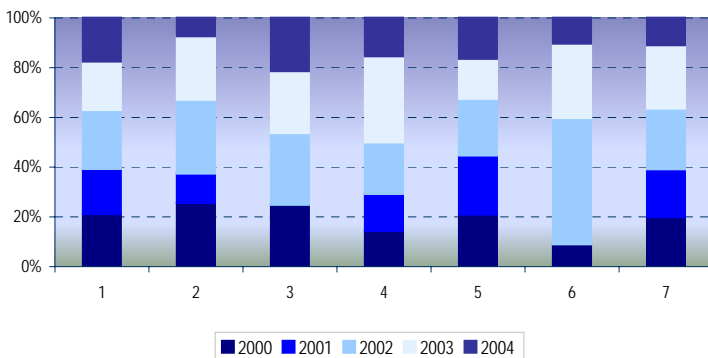

Population of Aruba (as an index of December 2000)

Growth rate 1986-2005

Teenage fertility rates 2000-2004

Average age specific death rate

Number of persons arriving from the Netherlands, 2000-2004

Relative distribution of marriages

Number of persons leaving for the Netherlands, 2000-2004

Relative distribution of divorces

MARRIAGES

1. Both partners residents, married in Aruba
2. Both partners residents, married elsewhere
3. Both partners non-residents, married in Aruba
4. Male resident, married elsewhere w/non-resident
5. Male resident, married in Aruba w/non-resident
6. Female resident, married elsewhere w/non-resident
7. Female resident, married in Aruba w/non-resident

DIVORCES

1. Both partners residents, divorced in Aruba
2. Both partners residents, divorced elsewhere
3. Both partners non-residents, divorced in Aruba
4. Male resident, divorced elsewhere w/non-resident
5. Male resident, divorced in Aruba w/non-resident
6. Female resident, divorced elsewhere w/non-resident
7. Female resident, divorced in Aruba w/non-resident