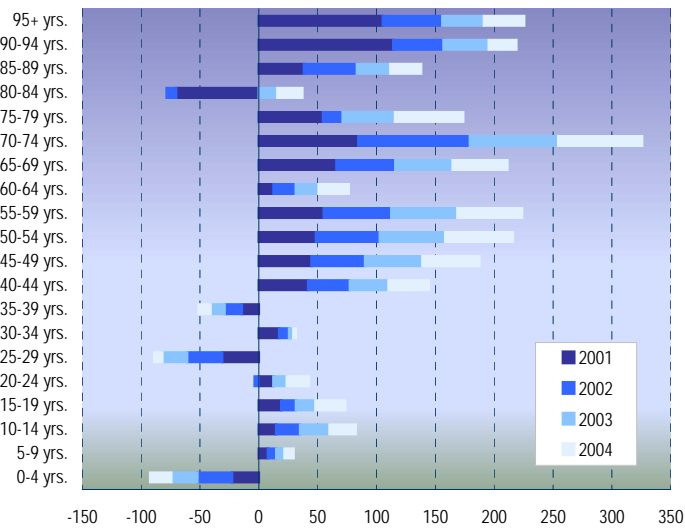

Population of Aruba (as an index of December 2000)

Growth rate 1986-2005

Teenage fertility rates 2000-2004

Average age specific death rate

Number of persons arriving from the Netherlands, 2000-2004

Relative distribution of marriages

Number of persons leaving for the Netherlands, 2000-2004

Relative distribution of divorces

MARRIAGES

1. Both partners residents, married in Aruba
2. Both partners residents, married elsewhere
3. Both partners non-residents, married in Aruba
4. Male resident, married elsewhere w/non-resident
5. Male resident, married in Aruba w/non-resident
6. Female resident, married elsewhere w/non-resident
7. Female resident, married in Aruba w/non-resident

DIVORCES

1. Both partners residents, divorced in Aruba
2. Both partners residents, divorced elsewhere
3. Both partners non-residents, divorced in Aruba
4. Male resident, divorced elsewhere w/non-resident
5. Male resident, divorced in Aruba w/non-resident
6. Female resident, divorced elsewhere w/non-resident
7. Female resident, divorced in Aruba w/non-resident