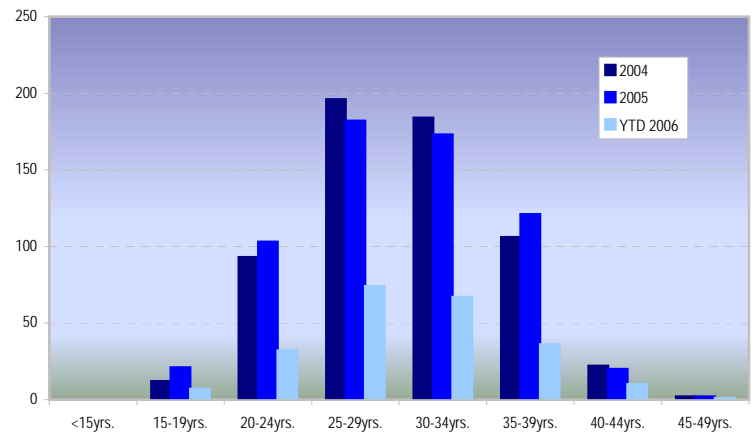

Total population as of 31-06-2006

Absolute number of livebirths in wedlock

Absolute number of livebirths out of wedlock

Absolute number of deaths by age-group

Absolute number of domiciliations 1/1-31/6, 2001-2006

Resident marriages by average age of bride and groom

Resident divorces by average age of husband and wife

Number of departures by nationality and place of birth