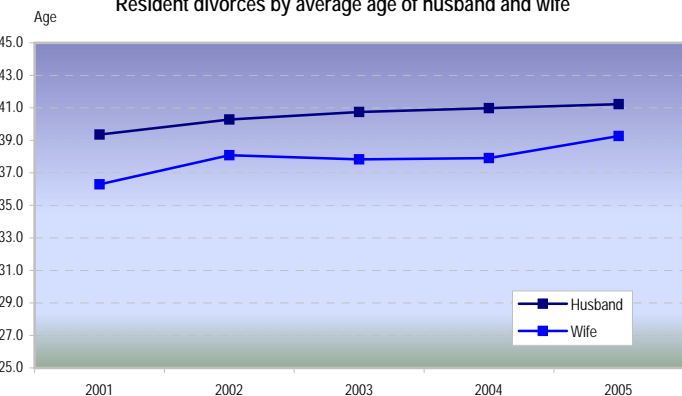

Total population as of 31-06-2006

Absolute number of livebirths in wedlock

Absolute number of livebirths out of wedlock

Absolute number of deaths by age-group

Absolute number of domiciliations 1/1-31/6, 2001-2006

Resident marriages by average age of bride and groom

Resident divorces by average age of husband and wife

Number of departures by nationality and place of birth