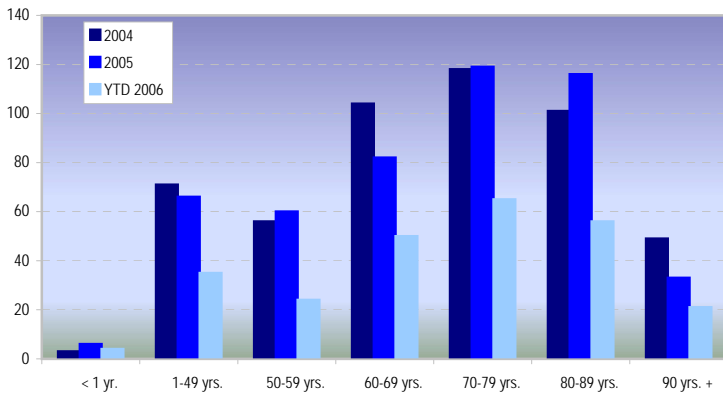

Total population as of 31-06-2006

Absolute number of livebirths in wedlock

Absolute number of livebirths out of wedlock

Absolute number of deaths by age-group

Absolute number of domiciliations 1/1-31/6, 2001-2006

Resident marriages by average age of bride and groom

Resident divorces by average age of husband and wife

Number of departures by nationality and place of birth