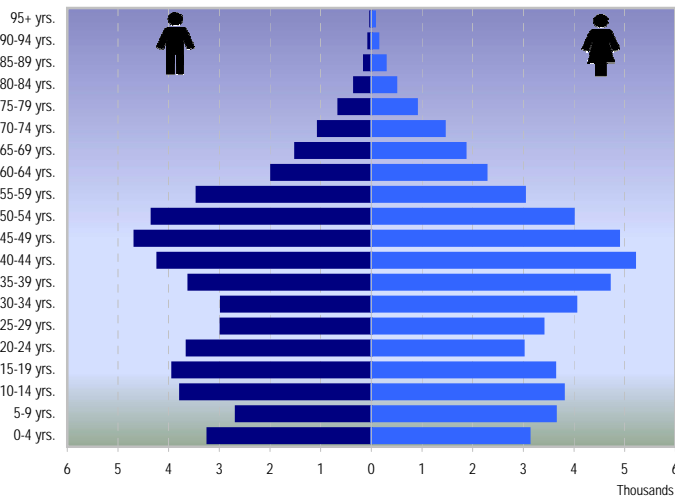

Total population as of 31-06-2006

Absolute number of livebirths in wedlock

Absolute number of livebirths out of wedlock

Absolute number of deaths by age-group

Absolute number of domiciliations 1/1-31/6, 2001-2006

Resident marriages by average age of bride and groom

Resident divorces by average age of husband and wife

Number of departures by nationality and place of birth