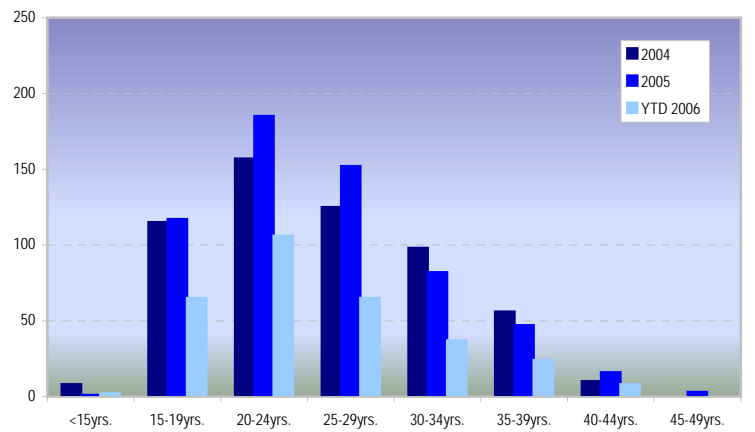

Total population as of 31-06-2006

Absolute number of livebirths in wedlock

Absolute number of livebirths out of wedlock

Absolute number of deaths by age-group

Absolute number of domiciliations 1/1-31/6, 2001-2006

Resident marriages by average age of bride and groom

Resident divorces by average age of husband and wife

Number of departures by nationality and place of birth