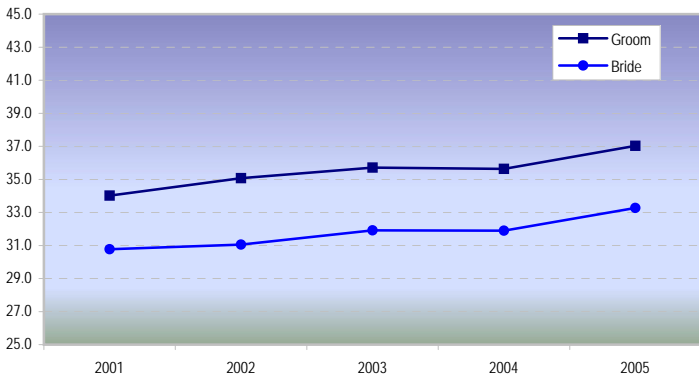

Total population as of 31-06-2006

Absolute number of livebirths in wedlock

Absolute number of livebirths out of wedlock

Absolute number of deaths by age-group

Absolute number of domiciliations 1/1-31/6, 2001-2006

Resident marriages by average age of bride and groom

Resident divorces by average age of husband and wife

Number of departures by nationality and place of birth