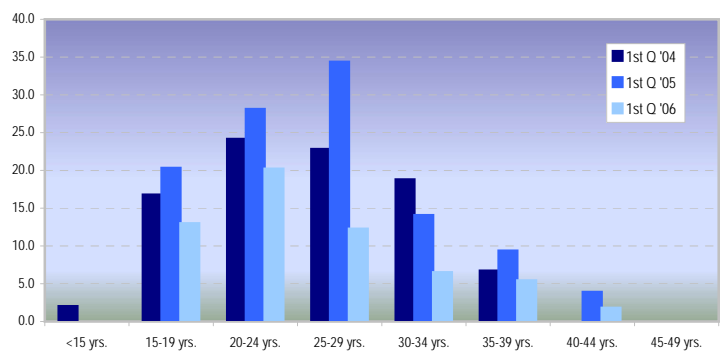

Total population as of 31-03-2006

Number of livebirths born out of wedlock by age of mother (absolute)

Number of livebirths born out of wedlock by age of mother (relative)

Average number of deaths by age and sex as an average of average deaths during 2002-2005

Domiciliations by nationality and place of birth 2001-2005

Absolute number of resident marriages and divorces

Departures by nationality and place of birth 2001-2005

Crude marriage rate, crude divorce rate and divorce/marriage rate