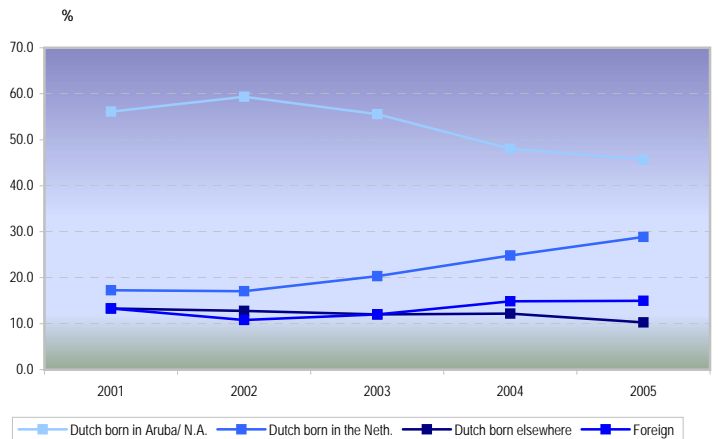

Total population as of 31-03-2006

Number of livebirths born out of wedlock by age of mother (absolute)

Number of livebirths born out of wedlock by age of mother (relative)

Average number of deaths by age and sex as an average of average deaths during 2002-2005

Domiciliations by nationality and place of birth 2001-2005

Absolute number of resident marriages and divorces

Departures by nationality and place of birth 2001-2005

Crude marriage rate, crude divorce rate and divorce/marriage rate