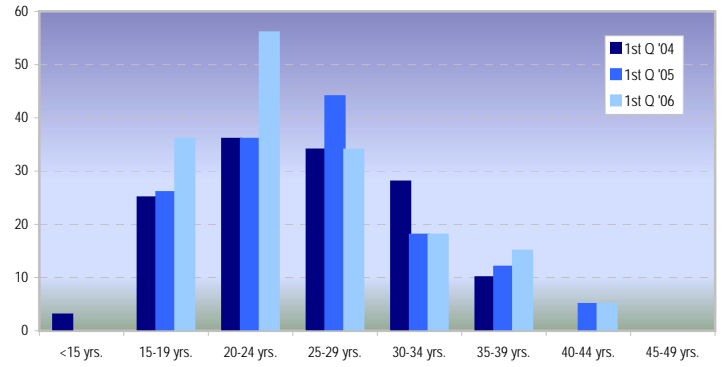

Total population as of 31-03-2006

Number of livebirths born out of wedlock by age of mother (absolute)

Number of livebirths born out of wedlock by age of mother (relative)

Average number of deaths by age and sex as an average of average deaths during 2002-2005

Domiciliations by nationality and place of birth 2001-2005

Absolute number of resident marriages and divorces

Departures by nationality and place of birth 2001-2005

Crude marriage rate, crude divorce rate and divorce/marriage rate