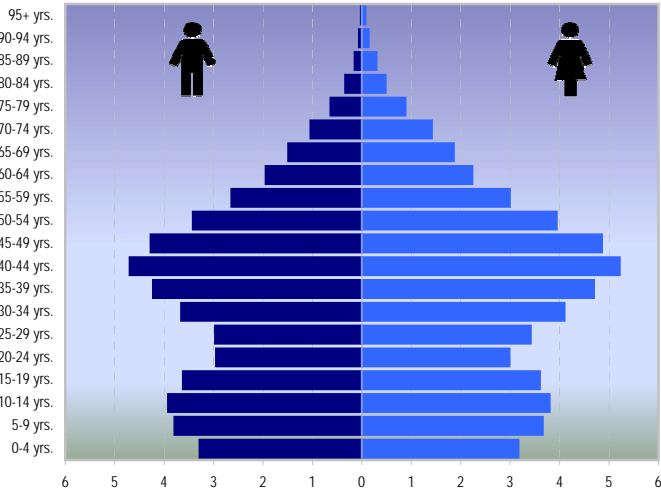

Total population as of 31-03-2006

Number of livebirths born out of wedlock by age of mother (absolute)

Number of livebirths born out of wedlock by age of mother (relative)

Average number of deaths by age and sex as an average of average deaths during 2002-2005

Domiciliations by nationality and place of birth 2001-2005

Absolute number of resident marriages and divorces

Departures by nationality and place of birth 2001-2005

Crude marriage rate, crude divorce rate and divorce/marriage rate