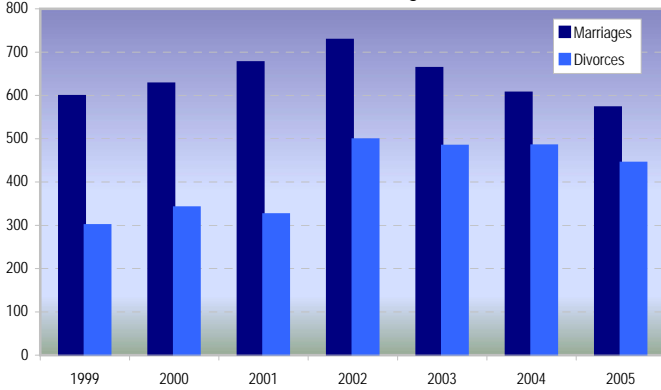

Total population as of 31-03-2006

Number of livebirths born out of wedlock by age of mother (absolute)

Number of livebirths born out of wedlock by age of mother (relative)

Average number of deaths by age and sex as an average of average deaths during 2002-2005

Domiciliations by nationality and place of birth 2001-2005

Absolute number of resident marriages and divorces

Departures by nationality and place of birth 2001-2005

Crude marriage rate, crude divorce rate and divorce/marriage rate